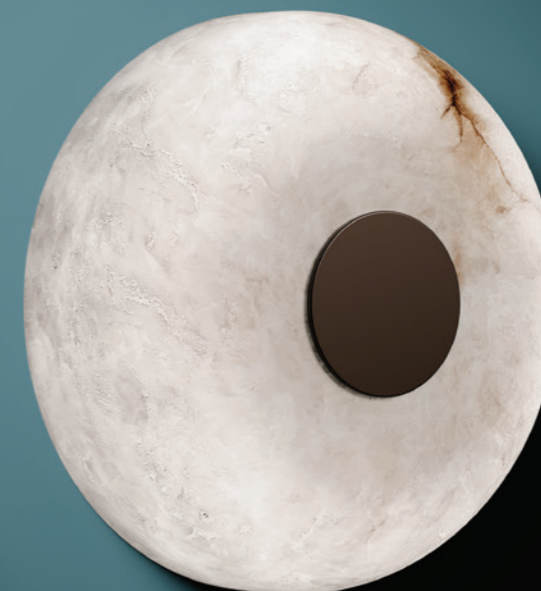

Kurage

Applique

La collezione "Kurage" si ispira alle meduse e al loro movimento fluido e leggero. Le lampade presentano design organici e materiali traslucidi che creano effetti di luce affascinanti, simili al galleggiare di una medusa nell'acqua. Ogni pezzo è progettato per aggiungere un elemento di meraviglia e bellezza naturale a qualsiasi ambiente.

The "Kurage" collection is inspired by jellyfish and their fluid, light movement. The lamps feature organic designs and translucent materials that create captivating light effects, similar to a jellyfish floating in water. Each piece is designed to add an element of wonder and natural beauty to any environment.