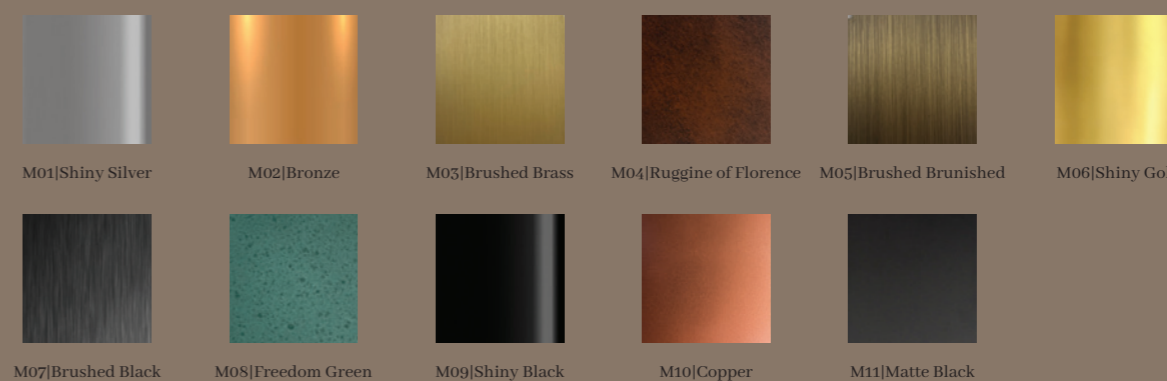

Finiture Metalliche | Metal Finishes

Finiture Pelle | Leather Finishes