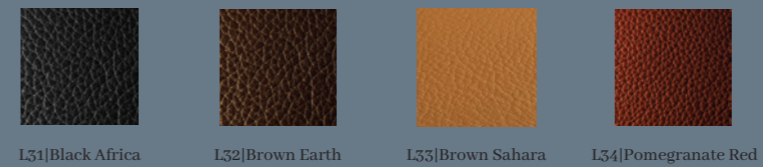

M01|Shiny Silver   M02|Bronze   M03|Brushed Brass   M04|Ruggine of Florence   M05|Brushed Brunished   M06|Shiny Gold
M07|Brushed Black   M08|Freedom Green   M09|Shiny Black   M10|Copper   M11|Matte Black

L31|Black Africa   L32|Brown Earth   L33|Brown Sahara   L34|Pomegranate Red

SPECIFICATIONS

GENERAL

Length	15cm(5,90")/20cm(7,80")
Width	9cm(3,50")/ 9cm(3,50")
Height	50cm(19,60")/60cm(23,60")
Light Source	2 x Strip LED, 22/26 Watt, 24V

GENERALE

Lunghezza	15cm(5,90")/20cm(7,80")
Profondità	9cm(3,50")/ 9cm(3,50")
Altezza	50cm(19,60")/60cm(23,60")
Fonte di Luce	2 x Strip LED, 22/26 Watt, 24V

ON REQUEST

Color Temperature	2300K	2700K	3000K	4000K
Driver included in the base (*check the size on the pricelist)	on/off	Triac	1-10	DALI
Remote driver	on/off	Triac	1-10	DALI