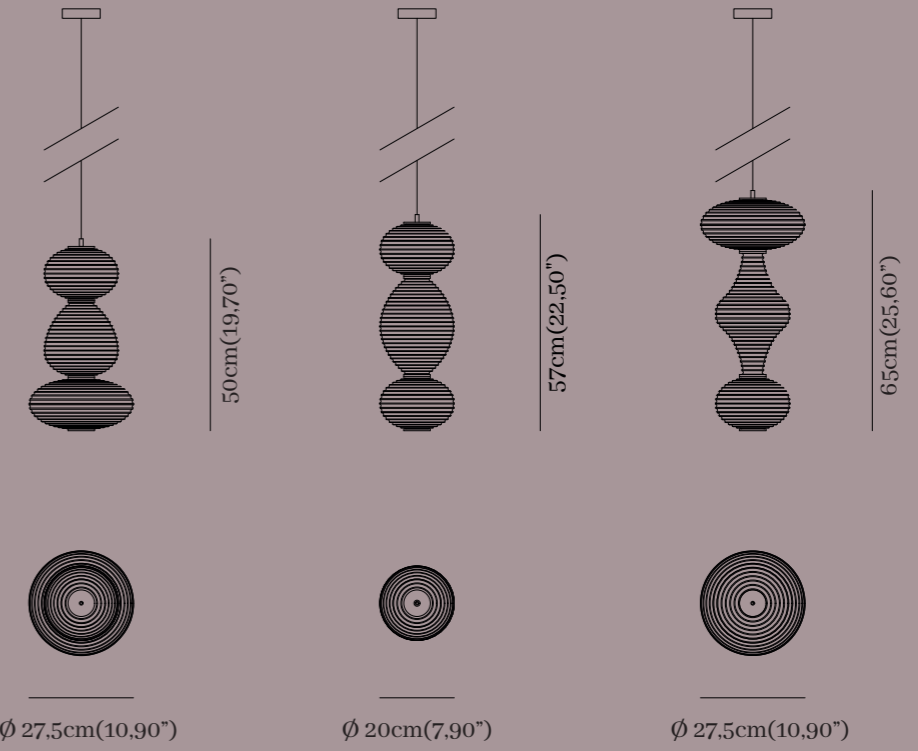

Finiture Metalliche | Metal Finishes

SPECIFICATIONS

GENERAL

Diameter 27,5cm (10,90")/20cm(7,90")/ 27,5cm (10,90")

Height 50cm(19,70")/57cm(22,50") 65cm (25,60")

Light Source 4 x Strip LED, 32/36/40 Watt, 24V

GENERALE

Diametro 27,5cm (10,90")/20cm(7,90")/ 27,5cm (10,90")

Altezza 50cm(19,70")/57cm(22,50") 65cm (25,60")

Fonte di Luce 4 x Strip LED, 32/36/40 Watt, 24V

ON REQUEST

Color Temperature	2300K	2700K	3000K	4000K
Driver included in the canopy (*check the size on the pricelist)	on/off	Triac	1-10	DALI
Remote driver	on/off	Triac	1-10	DALI