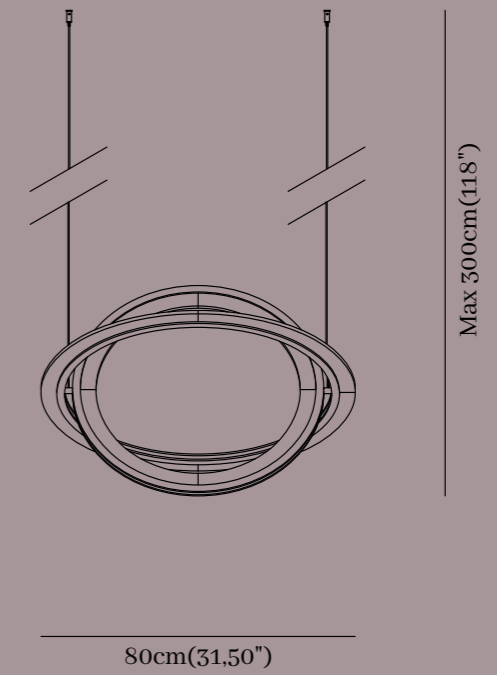

Finiture Metalliche | Metal Finishes

SPECIFICATIONS

GENERAL

Diameter	80cm (31,50")
Width	80cm (31,50")
Height	Max 300cm (118")
Light Source	1 x Strip LED, 101 Watt, 24V

GENERALE

Diametro	80cm (31,50")
Profondità	80cm (31,50")
Altezza	Max 300cm (118")
Fonte di Luce	1 x Strip LED, 101 Watt, 24V

ON REQUEST

Color Temperature	2300K	2700K	3000K	4000K
Driver included in the canopy (*check the size on the pricelist)	on/off	Triac	1-10	DALI
Remote driver	on/off	Triac	1-10	DALI