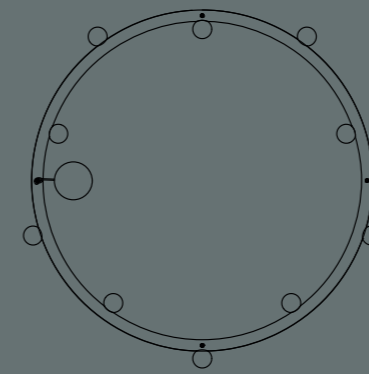

ON REQUEST

Color Temperature	-	2700K	3000K	4000K
Driver included	on/off	Triac	1-10	DALI
Remote driver	-	-	-	-

Designed by **Barbara Covi**

Demetra Round

Pendant

Ø90cm(35.40")

5cm(1.9")

Max 300 cm(118")