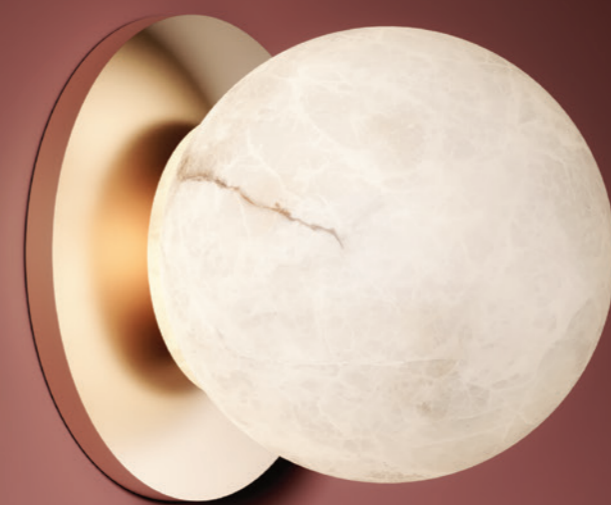

Applique

Ø16,0 cm(6,10")

14,0 cm(5,60")

Finiture Metalliche | Metal Finishes

M01|Shiny Silver

M02|Bronze

M03|Brushed Brass

M04|Ruggine of Florence