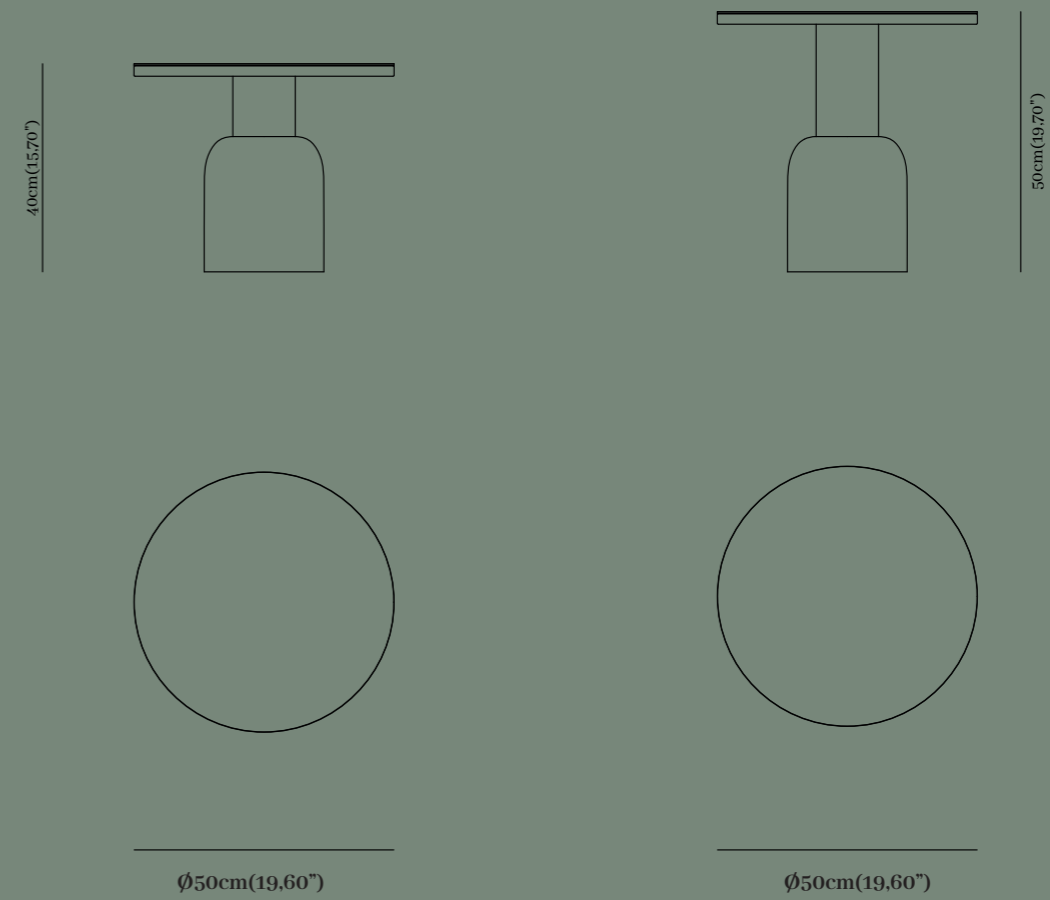

Serenity

Fusion Coffee Table

Rappresenta la serenità e la calma che questo pezzo di design ispira, grazie alla sua elegante combinazione di materiali naturali. "Fusion" sottolinea la fusione armoniosa di due elementi diversi, come l'alabastro e il legno iroko, che si uniscono in un unico pezzo, creando un forte equilibrio tra forza e delicatezza. Questo nome trasmette un senso di tranquillità e raffinatezza, invitando a vivere un'esperienza di design senza pari e a godere di una sensazione di pace e sofisticatezza quando ci si raccoglie attorno a questo tavolino.

Represents the serenity and calm which this design piece inspires, thanks to its elegant combination of natural materials. "Fusion" underlines the harmonious fusion of two different elements such as alabaster and iroko wood, which come together in a single piece, creating a strong balance between strength and delicacy. This name instills a sense of tranquility and refinement, inviting people to enjoy an unparalleled design experience, conveying a feeling of peace and sophistication when gathering around this coffee table.

Finiture Metalliche | Metal Finishes