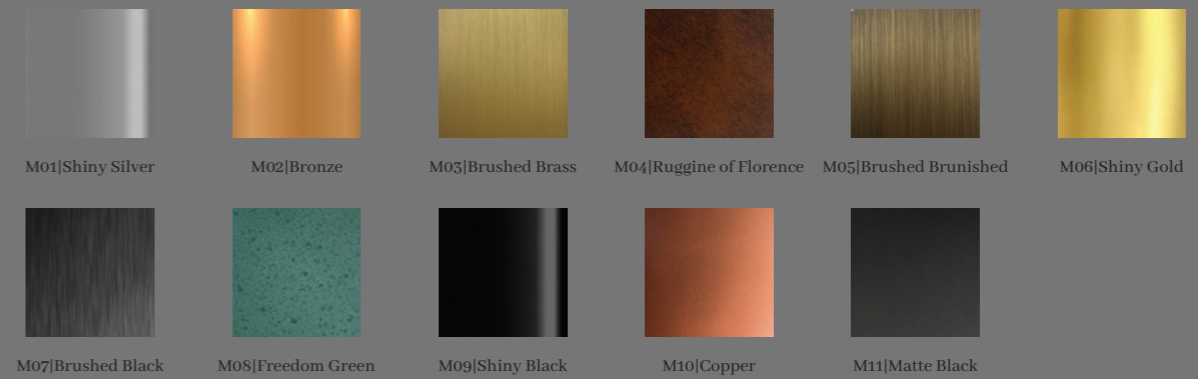

ON REQUEST

Color Temperature	2300K	2700K	3000K	4000K
Driver included in the canopy (*check the size on the pricelist)	on/off	Triac	1-10	DALI
Remote driver	on/off	Triac	1-10	DALI

Urano

Pendant 2

Finiture Metalliche | Metal Finishes