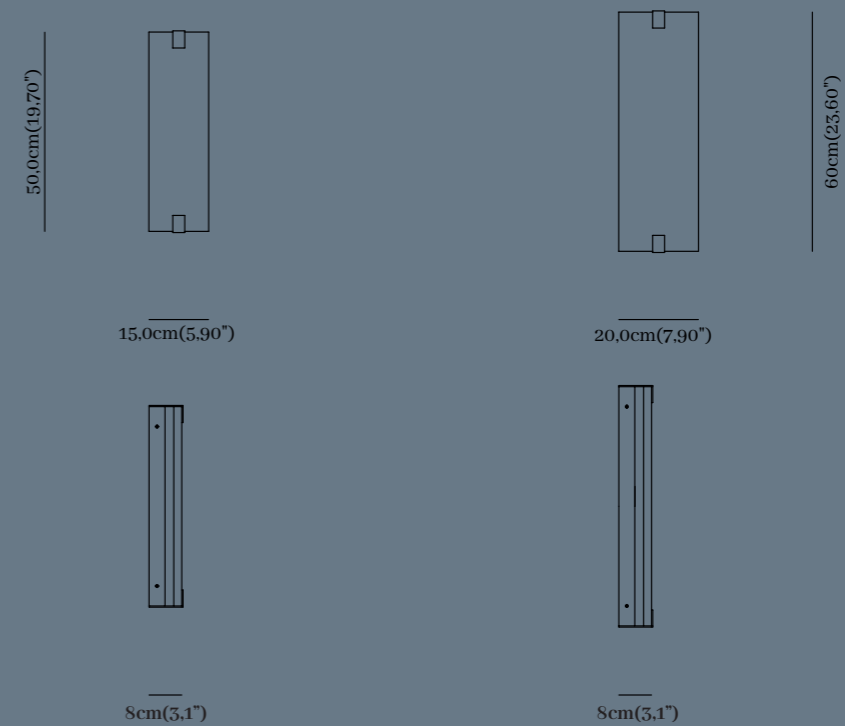

Finiture Metalliche | Metal Finishes

SPECIFICATIONS

GENERAL

Lenght	15cm(5,90\"/>

GENERALE

Lunghezza	15cm(5,90\"/>

ON REQUEST

Color Temperature	2300K	2700K	3000K	4000K
Driver included in the base (*check the size on the pricelist)	on/off	Triac	1-10	DALI
Remote driver	on/off	Triac	1-10	DALI