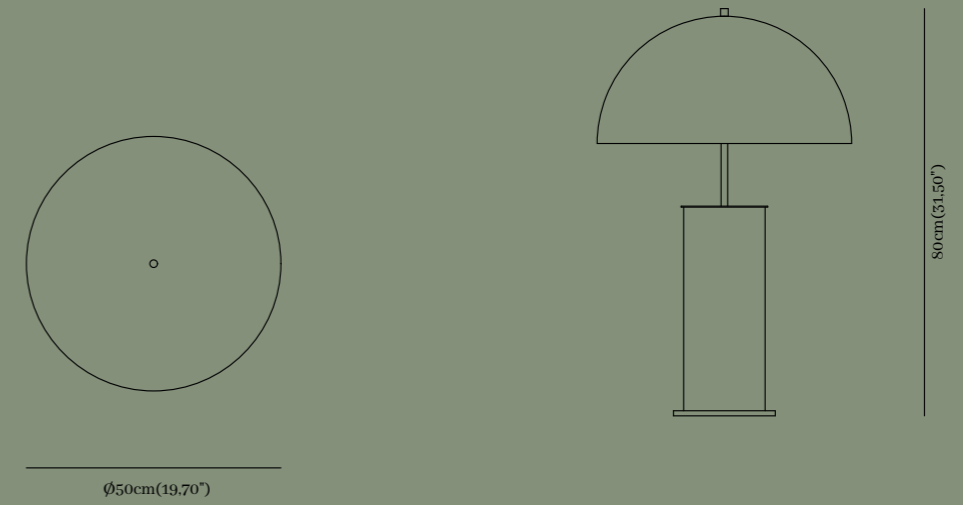

Alfa

Table Lamp

Finiture Metalliche | Metal Finishes

Finiture Pelle| Leather Finishes

SPECIFICATIONS

GENERAL

Diameter 50cm (19,70")

Height 80cm (31,50")

Light Source 3 x E27 LED, 220 V*

GENERALE

Diametro 50cm (19,70")

Altezza 80cm (31,50")

Fonte di Luce 3 x E27 LED, 220 V*

*not included

ON REQUEST

Color Temperature	-	-	-	-
Driver included in the base (*check the size on the pricelist)	-	-	-	-
Remote driver	-	-	-	-