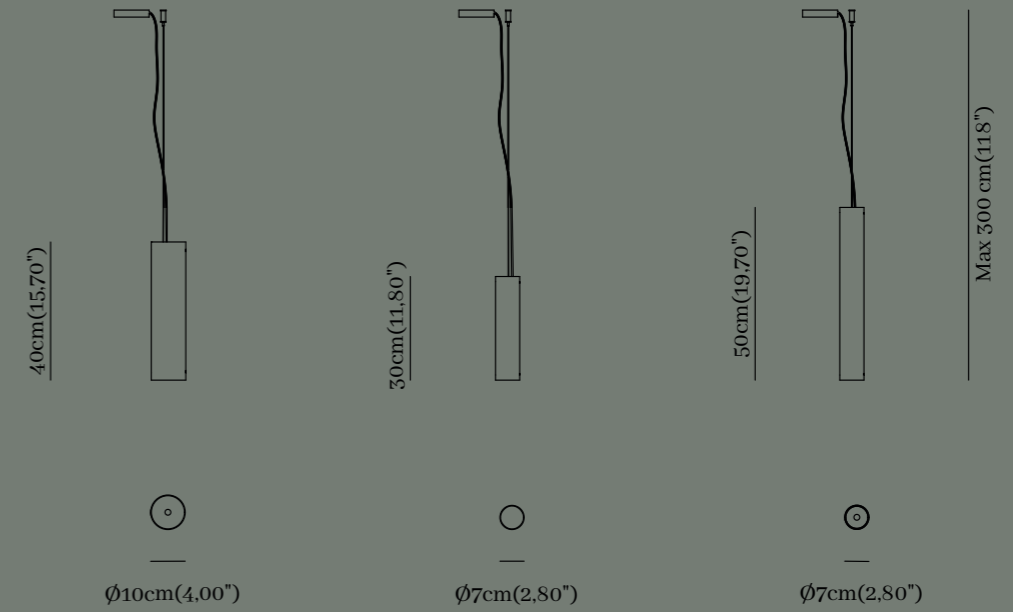

Finiture Metalliche | Metal Finishes

SPECIFICATIONS

GENERAL		GENERALE	
Diameter	10cm (4,00\"/>		
Height	40cm(15,70\"/>		
Light Source	1 x GU10, 220V*	Fonte di Luce	1 x GU10, 220V*

*not included

ON REQUEST

Color Temperature	-	-	-	-
Driver included in the canopy (*check the size on the pricelist)	on/off	Triac	1-10	DALI
Remote driver	on/off	Triac	1-10	DALI