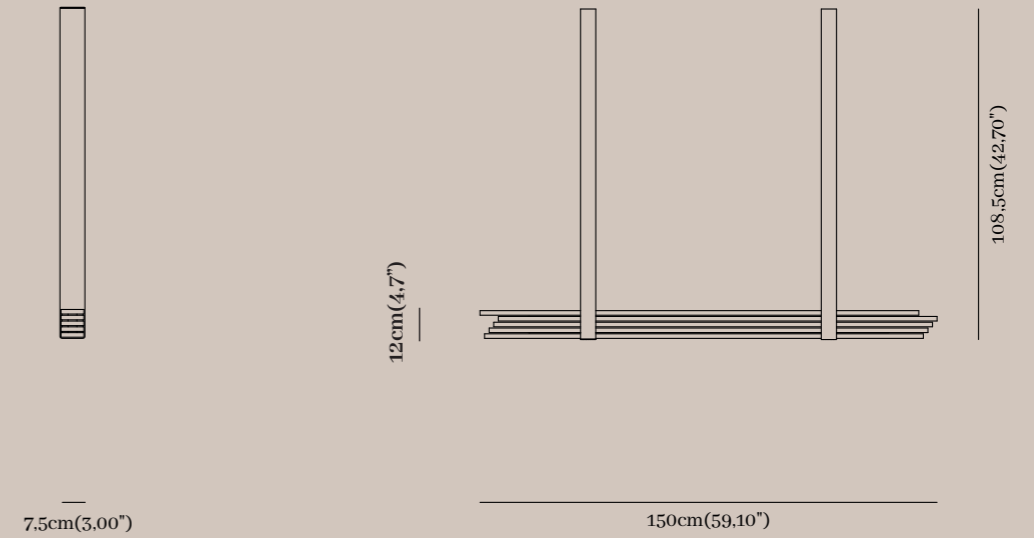

Finiture Metalliche | Metal Finishes

Finiture Pelle| Leather Finishes

SPECIFICATIONS

GENERAL

Lenght	150cm (59,10")
Width	7,5cm (3,00")
Height	12cm(4,7")/ 108,5cm (42,70")
Light Source	2 x Strip LED, 60,5 Watt, 24V

GENERALE

Lunghezza	150cm (59,10")
Profondità	7,5cm (3,00")
Altezza	12cm(4,7")/ 108,5cm (42,70")
Fonte di Luce	2 x Strip LED,60,5 Watt, 24V

ON REQUEST

Color Temperature	2300K	2700K	3000K	4000K
Driver included in the canopy (*check the size on the pricelist)	on/off	Triac	1-10	DALI
Remote driver	on/off	Triac	1-10	DALI