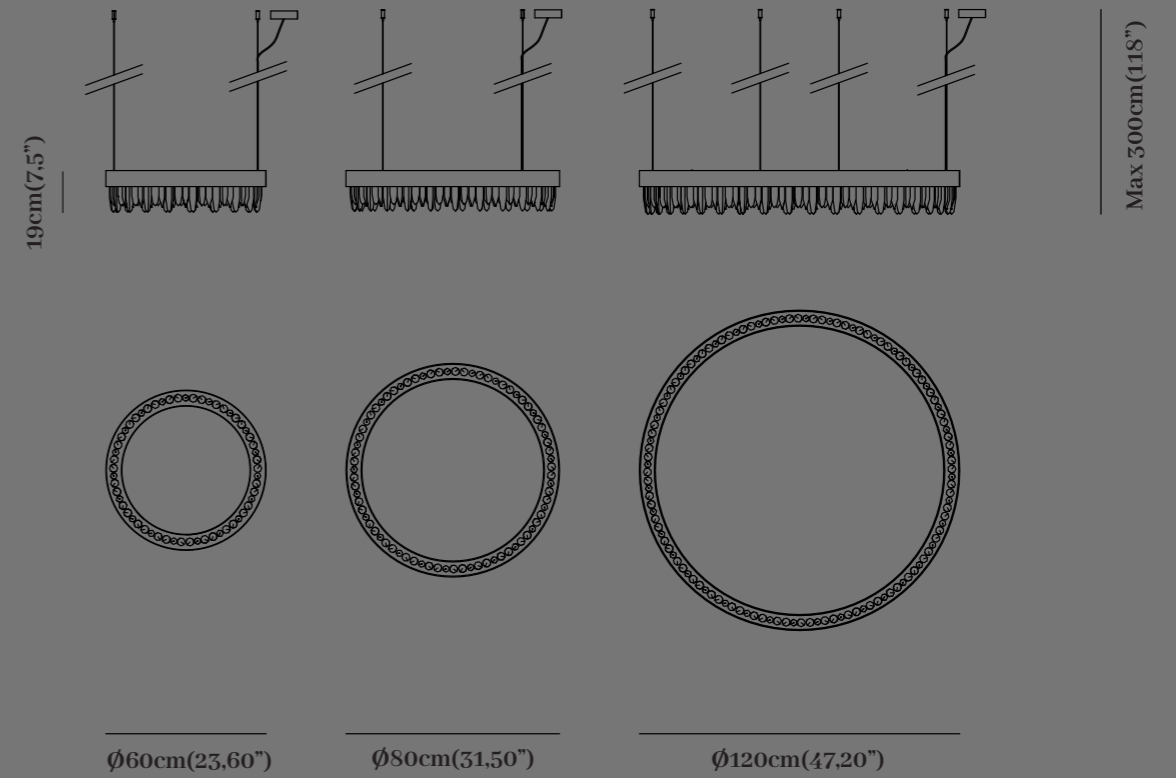

Finiture Metalliche | Metal Finishes

SPECIFICATIONS

GENERAL		GENERALE	
Diameter	60cm(23,60")/80cm(31,50")/120cm(47,20")	Diametro	60cm(23,60")/80cm(31,50")/120cm(47,20")
Height	19cm(7,5")/Max 300cm(118")	Altezza	19cm(7,5")/Max 300cm(118")
Light Source	2 x Strip LED 73/100/154 Watt, 24 V	Fonte di Luce	2 x Strip LED 73/100/154 Watt, 24 V

ON REQUEST

Color Temperature	2300K	2700K	3000K	4000K
Driver included in the canopy (*check the size on the pricelist)	on/off	Triac	1-10	DALI
Remote driver	on/off	Triac	1-10	DALI