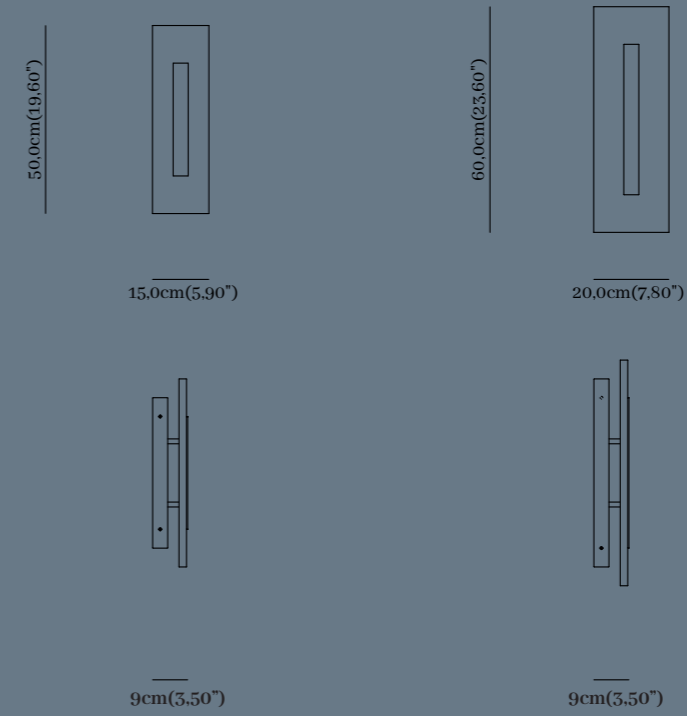

Finiture Metalliche | Metal Finishes