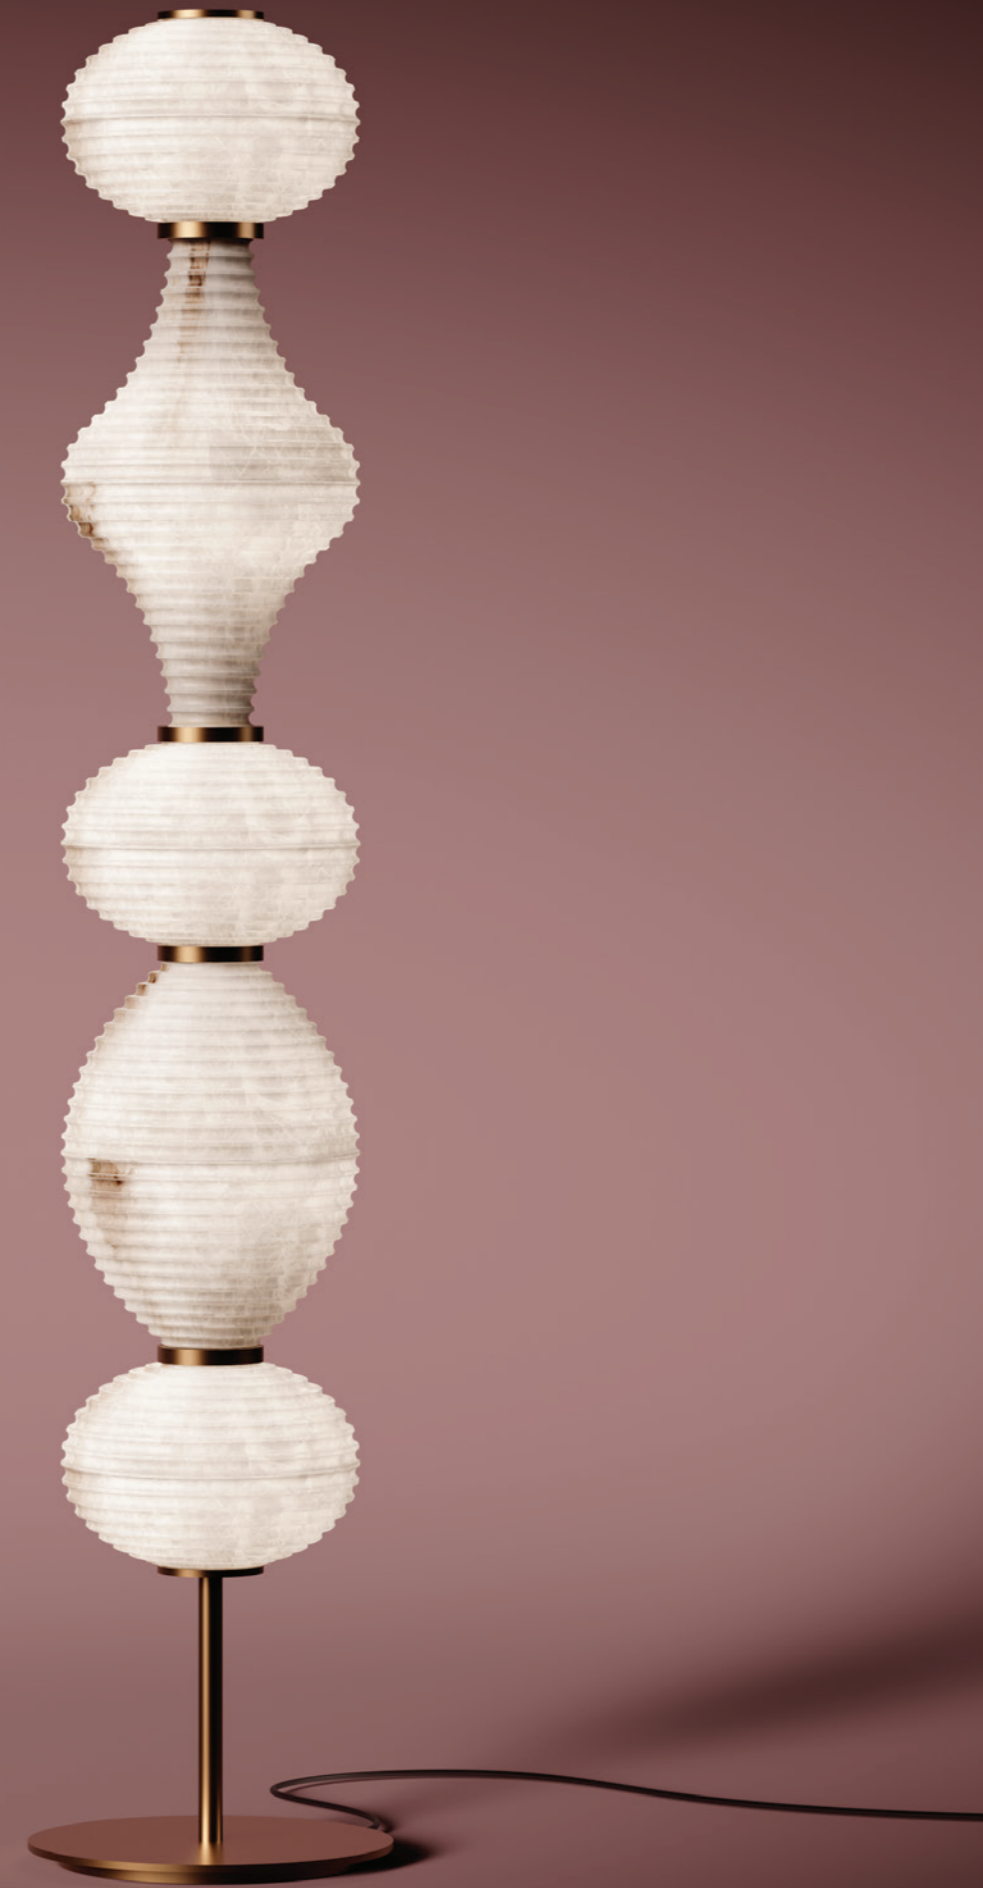

Designed by **Giorgio Bonaguro**

Gifu

Floor Lamp