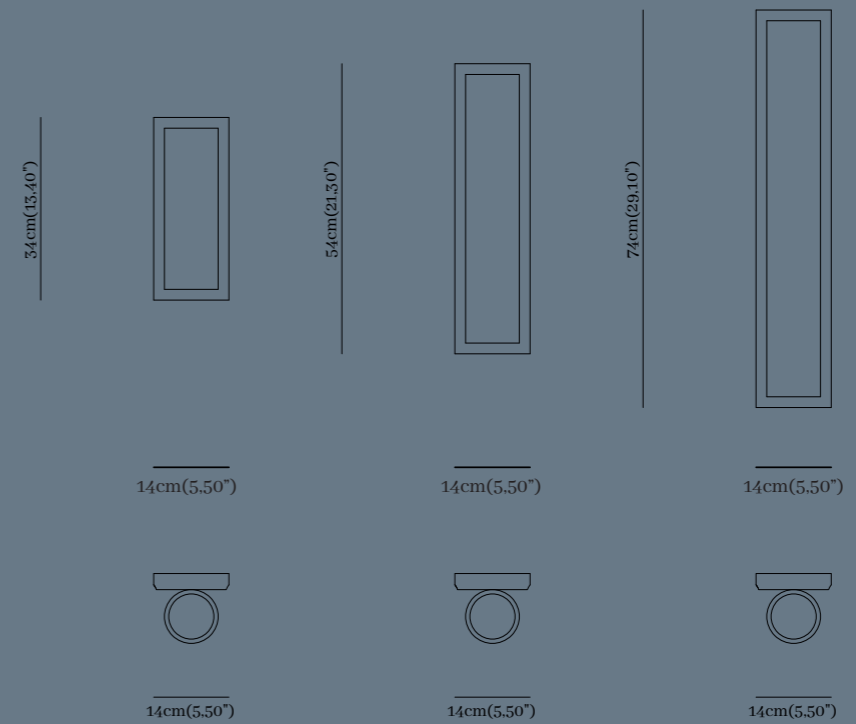

Finiture Legno | Wood Finishes

SPECIFICATIONS

GENERAL

Lenght	14cm (5.50")/ 14cm (5.50")/ 14cm (5.50")
Width	14cm (5.50")/ 14cm (5.50")/ 14cm (5.50")
Height	34cm(13,40")/54cm(21,30")/74cm(29,10")
Light Source	1 x Strip LED, 22W, 24 V

GENERALE

Lunghezza	14cm (5.50")/ 14cm (5.50")/ 14cm (5.50")
Profondità	14cm (5.50")/ 14cm (5.50")/ 14cm (5.50")
Altezza	34cm(13,40")/54cm(21,30")/74cm(29,10")
Fonte di Luce	1 x Strip LED, 22W, 24 V

ON REQUEST

Color Temperature	2300K	2700K	3000K	4000K
Driver included in the base (*check the size on the pricelist)	on/off	Triac	1-10	DALI
Remote driver	on/off	Triac	1-10	DALI