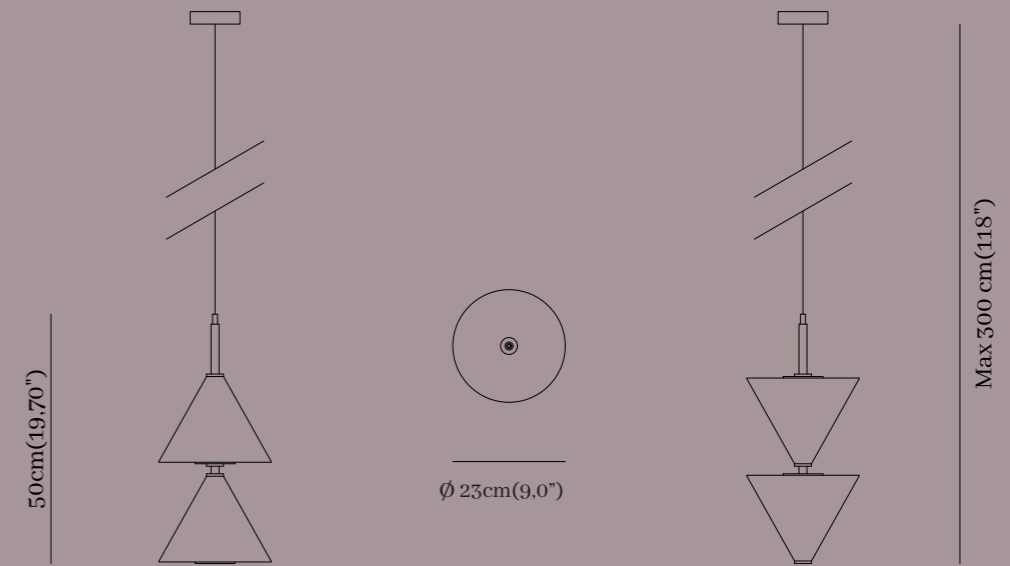

Finiture Metalliche | Metal Finishes

SPECIFICATIONS

GENERAL

Diameter	23cm(9,0")
Width	23cm(9,0")
Height	50cm(19,70")/Max 300cm (118")
Light Source	2 x Modulo Led 23,4 Watt

GENERALE

Diametro	23cm(9,0")
Profondità	23cm(9,0")
Altezza	50cm(19,70")/Max 300cm (118")
Fonte di Luce	2 x Modulo Led 23,4 Watt

ON REQUEST

Color Temperature	-	2700K	3000K	4000K
Driver included in the canopy (*check the size on the pricelist)	on/off	Triac	1-10	DALI
Remote driver	on/off	Triac	1-10	DALI