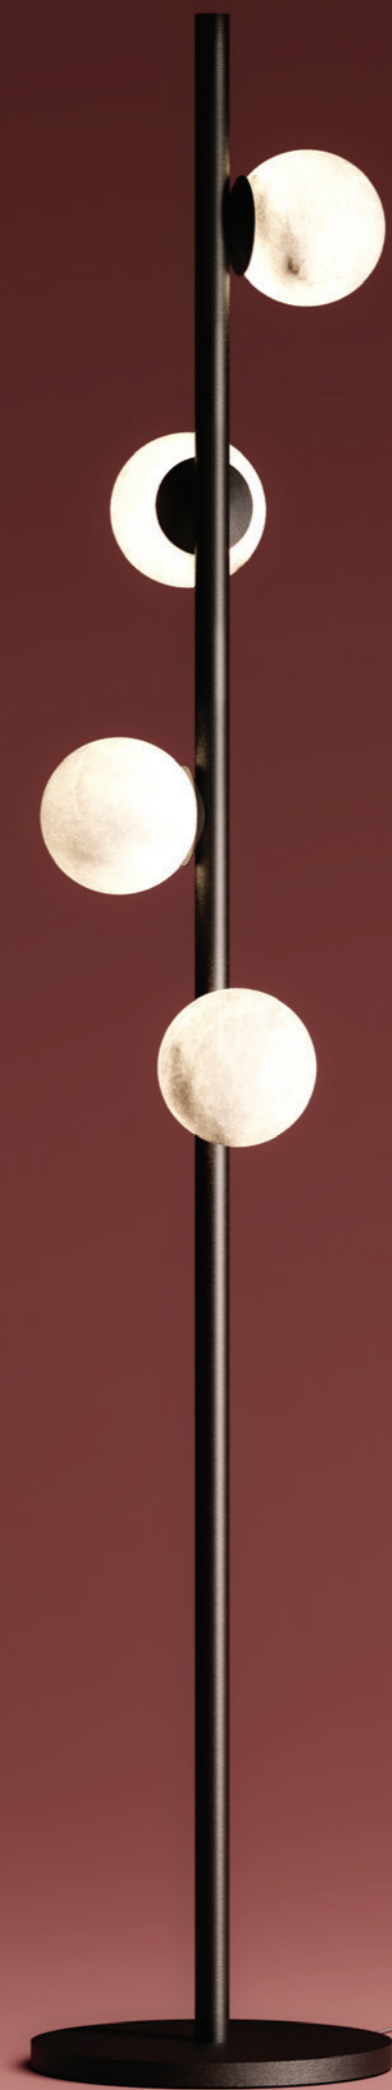

Ofione

Floor Lamp