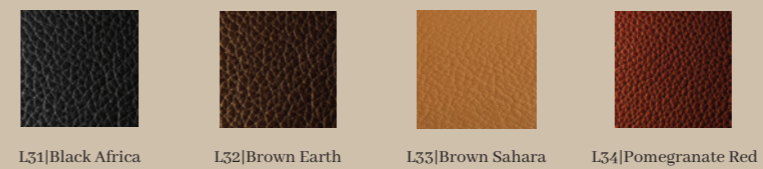

Finiture Metalliche | Metal Finishes

Finiture Pelle| Leather Finishes

SPECIFICATIONS

GENERAL

Diameter 10cm (3,90")

Height 55cm(21,6")/150cm (59,0")

Light Source 1 x GU10 LED, 220V or 1 x G9 LED, 220V

GENERALE