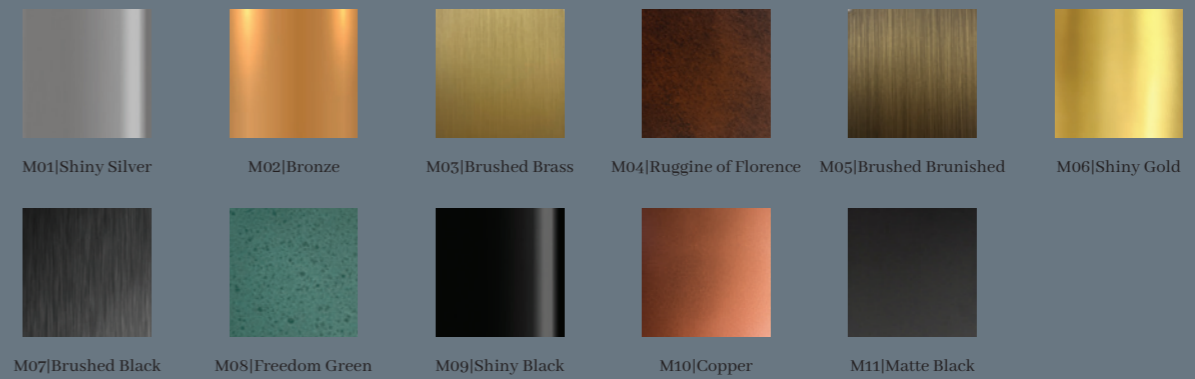

Finiture Metalliche | Metal Finishes

SPECIFICATIONS

GENERAL

Lenght	60cm (23,00")/80cm (31,50")
Height	10,5cm(4,1") /Max 300cm (118")
Light Source	1 x Strip LED, 34,5/52 Watt, 24 V

GENERALE

Lunghezza	60cm (23,00")/80cm (31,50")
Altezza	10,5cm(4,1") /Max 300cm (118")
Fonte di Luce	1 x Strip LED, 34,5/52 Watt, 24 V

ON REQUEST

Color Temperature	2300K	2700K	3000K	4000K
Driver included in the canopy (*check the size on the pricelist)	on/off	Triac	1-10	DALI
Remote driver	on/off	Triac	1-10	DALI