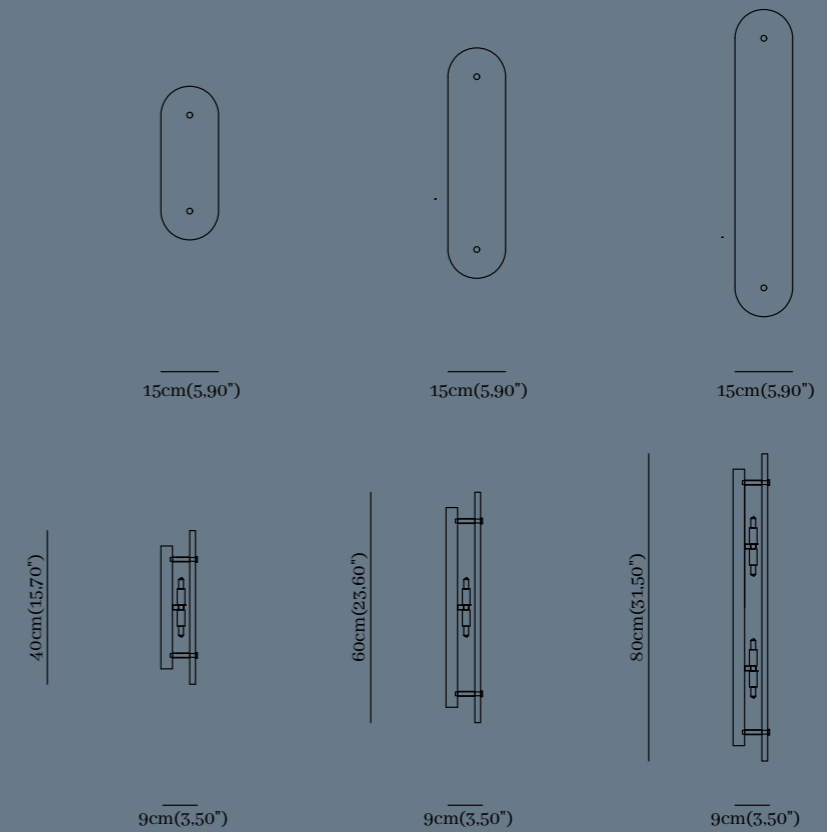

Finiture Metalliche | Metal Finishes

SPECIFICATIONS

GENERAL		GENERALE	
Length	15cm (5,90")/ 15cm (5,90")/ 15cm (5,90")	Lunghezza	15cm (5,90")/ 15cm (5,90")/ 15cm
Width	9cm (3,50")/9cm (3,50")/9cm (3,50")	Profondità	9cm (3,50")/9cm (3,50")/9cm (3,50")
Height	40cm(15,70")/60cm(23,60")/80cm(31,50")	Altezza	40cm(15,70")/60cm(23,60")/80cm(31,50")
Light Source	2 x G9, 2 x G9, 4 x G9 LED, 220V*	Fonte di Luce	2 x G9, 2 x G9, 4 x G9 LED, 220V*

*not included

ON REQUEST

Color Temperature	-	-	-	-
Driver included in the base (*check the size on the pricelist)	on/off	Triac	1-10	DALI
Remote driver	on/off	Triac	1-10	DALI