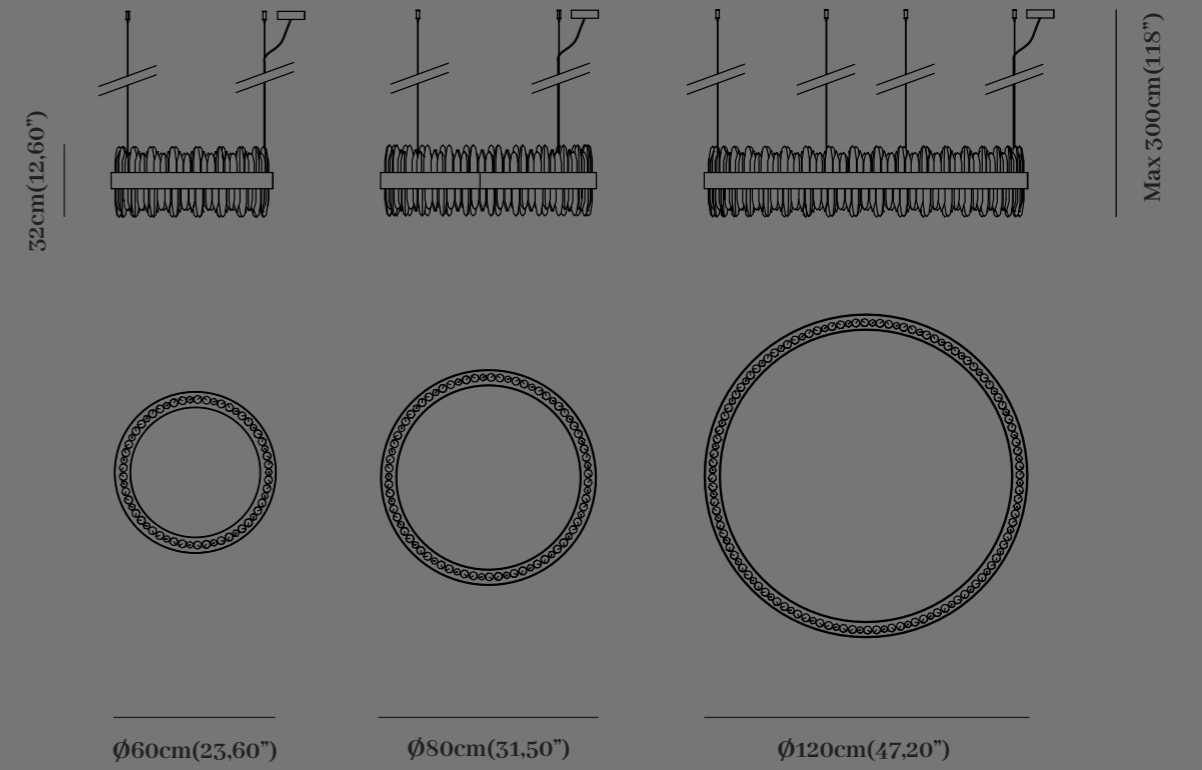

Finiture Metalliche | Metal Finishes

SPECIFICATIONS

GENERAL

Diameter 60cm(23,60")/80cm(31,50")/120cm(47,20")

Height 32cm(12,60")/Max 300cm(118")

Light Source 4 x Strip LED, 146/200/308 Watt, 24 V

GENERALE

Diametro 60cm(23,60")/80cm(31,50")/120cm(47,20")

Altezza 32cm(12,60")/Max 300cm(118")

Fonte di Luce 4 x Strip LED, 146/200/308 Watt, 24 V

ON REQUEST

Color Temperature	2300K	2700K	3000K	4000K
Driver included in the canopy (*check the size on the pricelist)	on/off	Triac	1-10	DALI
Remote driver	on/off	Triac	1-10	DALI