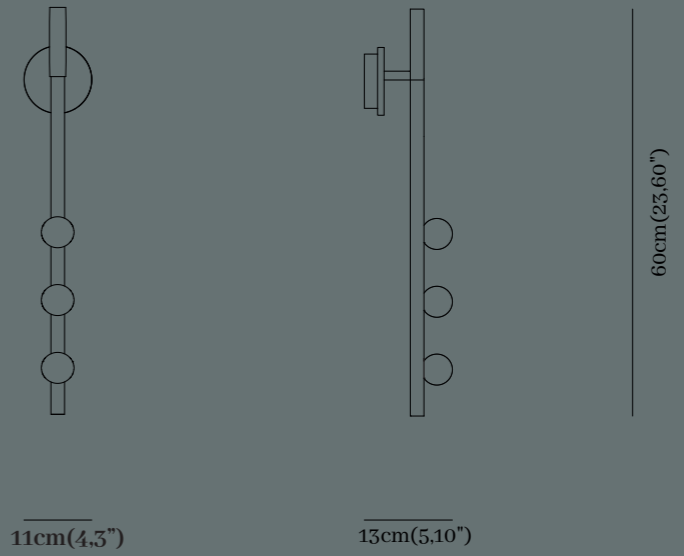

Finiture Metalliche | Metal Finishes

Finiture Pelle | Leather Finishes

SPECIFICATIONS

GENERAL

Lenght	11cm(4,3")
Width	13cm (5,10")
Height	60cm (23,60")
Light Source	3 x Module LED 9 Watt, 200mA

GENERALE

Lunghezza	11cm(4,3")
Profondità	13cm (5,10")
Altezza	60cm (23,60")
Fonte di Luce	3 x Module LED 9 Watt, 200mA

ON REQUEST

Color Temperature	-	2700K	3000K	4000K
Driver included	on/off	Triac	1-10	DALI
Remote driver	on/off	Triac	1-10	DALI