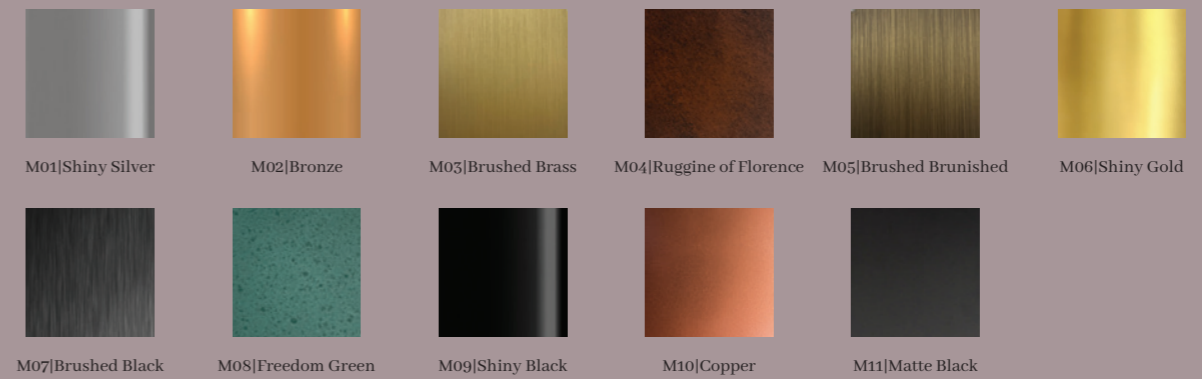

Finiture Metalliche | Metal Finishes

SPECIFICATIONS

GENERAL		GENERALE	
Diameter	min 30cm (11,80")- Max 64cm(25,20")	Diametro	min 30cm (11,80")- Max 64cm(25,20")
Height	Max 300cm (118")	Altezza	Max 300cm (118")
Light Source	1 x Strip LED, min 20,4/Max 43,4 Watt, 24V	Fonte di Luce	1 x Strip LED, min 20,4/Max 43,4 Watt, 24V

ON REQUEST

Color Temperature	2300K	2700K	3000K	4000K
Driver included in the canopy (*check the size on the pricelist)	on/off	Triac	1-10	DALI
Remote driver	on/off	Triac	1-10	DALI