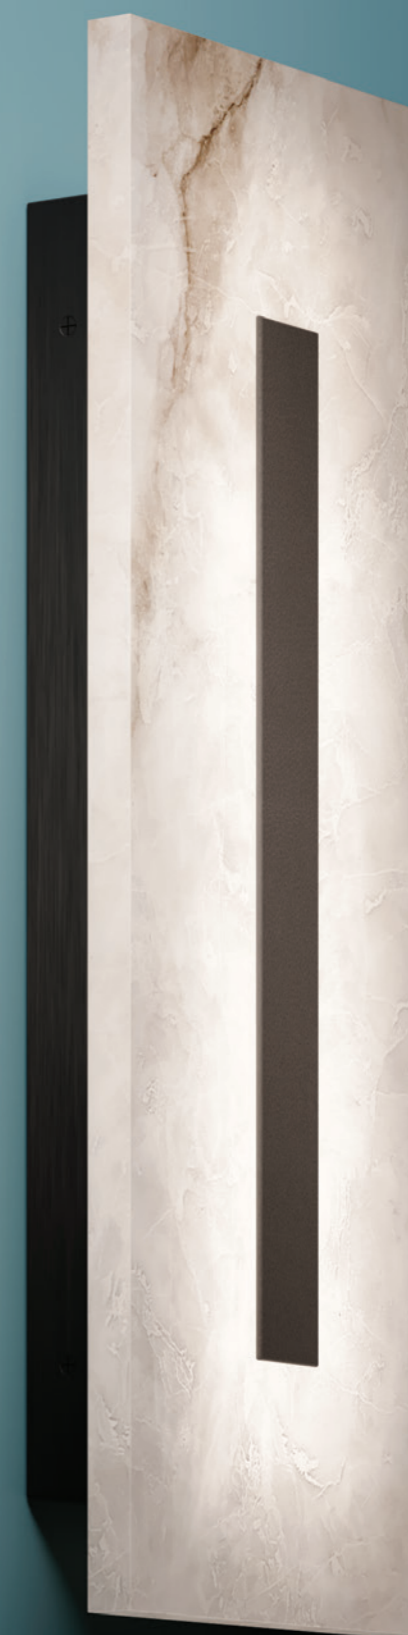

Taking inspiration from the renowned Japanese city, Himeji is an extraordinary fusion of fine materials and craftsmanship. Its elegant shape features a slab of alabaster, symbol of purity, joined precisely in the center by a rectangular black leather part. This combination of elements represents a perfect harmony between tradition and modernity, in homage to the famous Himeji leatherwork.