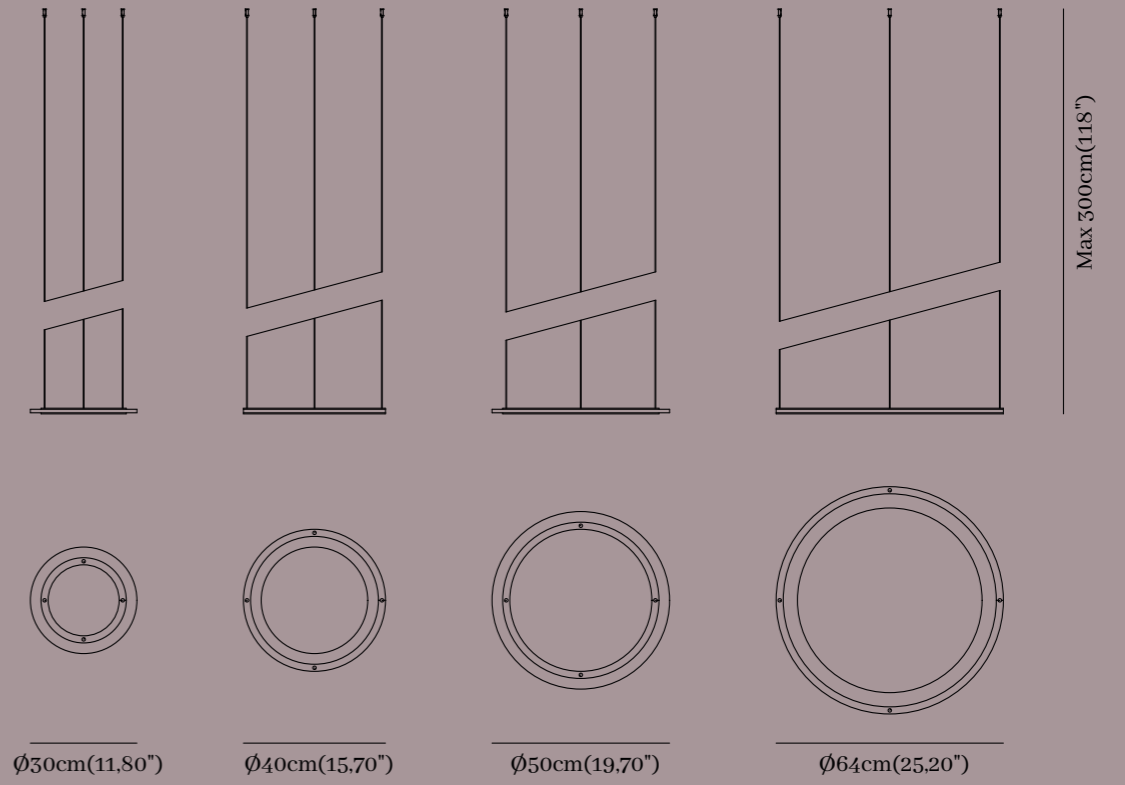

SPECIFICATIONS

GENERAL

Diameter 50cm (19.70")

Height 92.0cm (36.20")

Light Source 1 x Strip LED, 80 Watt, 24V

GENERALE

Diametro 50cm (19.70")

Altezza 92.0cm (36.20")

Designed by **Giorgio Bonaguro**

Yubiwa

Pendant 4

Finiture Metalliche | Metal Finishes

SPECIFICATIONS

GENERAL		GENERALE	
Diameter	min 30cm (11,80")- Max 64cm(25,20")	Diametro	min 30cm (11,80")- Max 64cm(25,20")
Height	Max 300cm (118")	Altezza	Max 300cm (118")
Light Source	1 x Strip LED, min 20,4/Max 43,4 Watt, 24V	Fonte di Luce	1 x Strip LED, min 20,4/Max 43,4 Watt, 24V