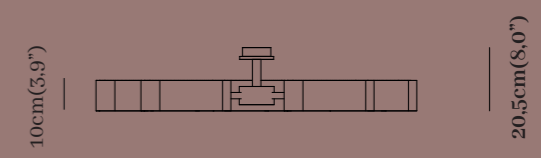

Chaos

Ceiling Light

100,0cm(40,0")

Finiture Metalliche | Metal Finishes

SPECIFICATIONS

GENERAL

Lenght 100cm (40,0")

Height 20,5cm (8,0")

Light Source 1 x Strip LED, 95 Watt, 24 V

GENERALE

Lunghezza 100cm (40,0")

Altezza 20,5cm (8,0")

Fonte di Luce 1 x Strip LED, 95 Watt, 24 V

ON REQUEST

Color Temperature	2300K	2700K	3000K	4000K
Driver included	on/off	Triac	1-10	DALI
Remote driver	on/off	Triac	1-10	DALI