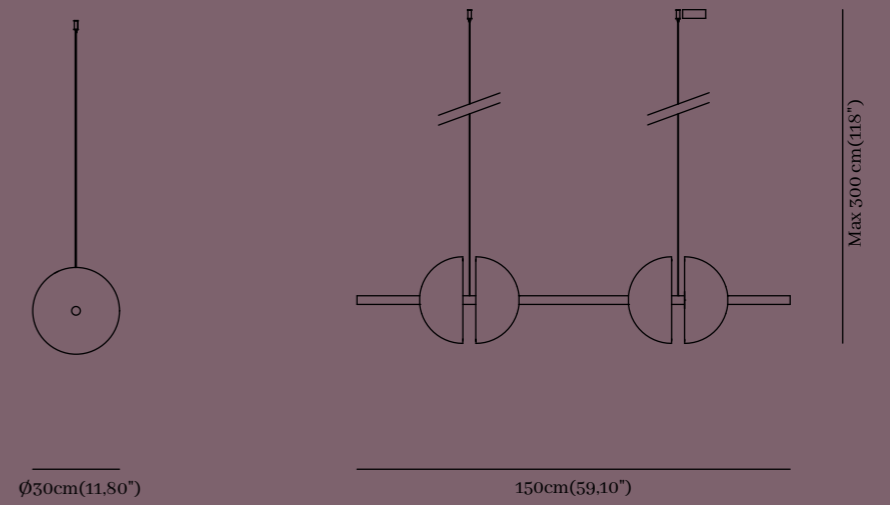

Finiture Metalliche | Metal Finishes

SPECIFICATIONS

GENERAL		GENERALE	
Lenght	150cm (59,10")	Lunghezza	150cm (59,10")
Width	30cm (11,8")	Profondità	30cm (11,8")
Height	30cm(11,80")/Max 300cm (118")	Altezza	30cm(11,80")/Max 300cm (118")
Light Source	4 x Module LED 46,8 Watt, 200mA	Fonte di Luce	4 x Module LED 46,8 Watt, 200mA

ON REQUEST

Color Temperature	-	2700K	3000K	4000K
Driver included in the canopy (*check the size on the pricelist)	on/off	Triac	1-10	DALI
Remote driver	on/off	Triac	1-10	DALI