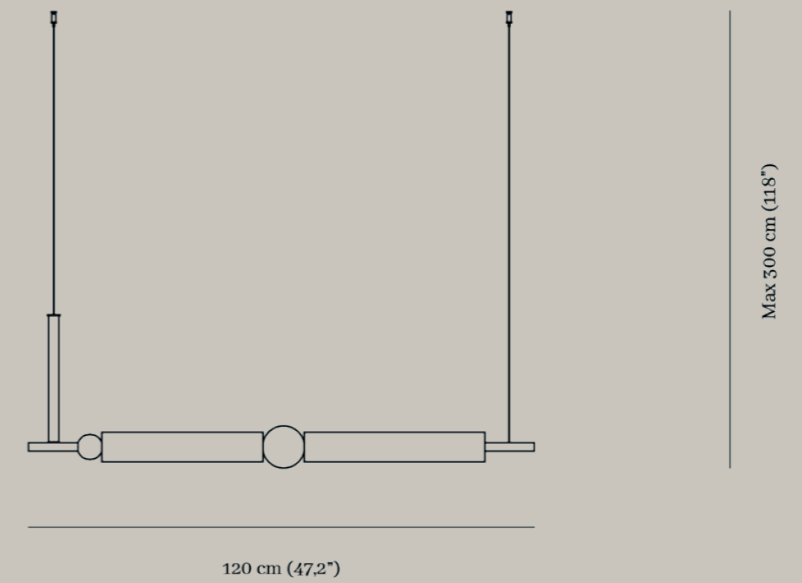

Finiture Metalliche | Metal Finishes