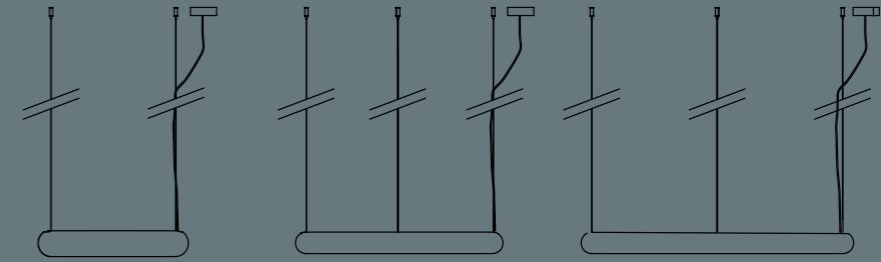

9,5cm(3,80")

Max 300 cm(118")

56,0 cm(22,0")

80,0 cm(31,5")

104cm(41,00")

Finiture Metalliche | Metal Finishes

M01|Shiny Silver

M02|Bronze