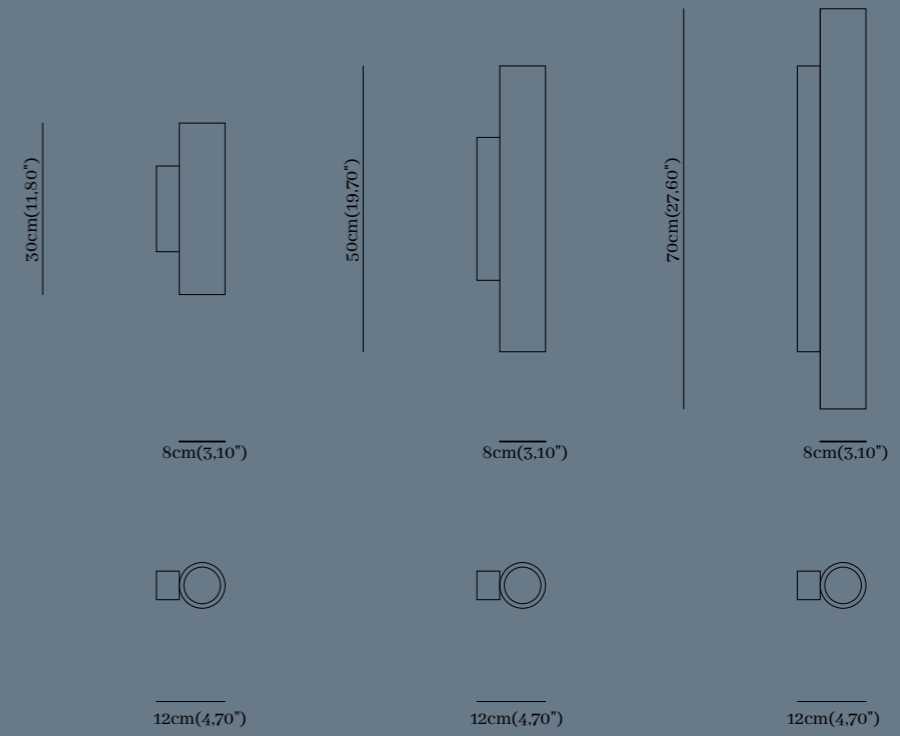

Finiture Metalliche | Metal Finishes