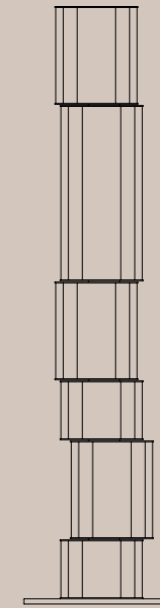

SPECIFICATIONS

GENERAL

Diameter 23cm (9,00")

Height 170cm (67,0")

Light Source 2 x Modulo Led 23,4 Watt

GENERALE

Diametro 23cm (9,00")

Altezza 170cm (67,0")

Remote driver - - - -

Designed by **Andrea Bonini**

Apadana

Floor Lamp

30cm(11,80")

115cm(45,30")

Finiture Metalliche | Metal Finishes

M01|Shiny Silver